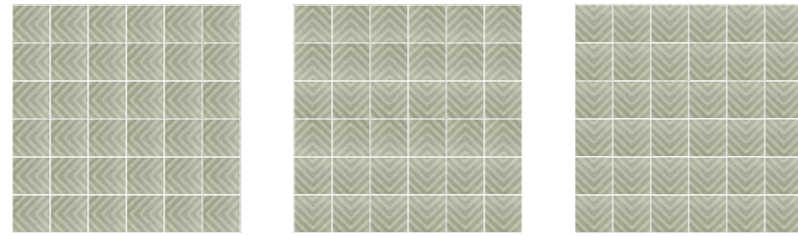

20x20
8"x8"

Versatility and design come together in this modular ceramic, where green and white bring dynamic compositions to life. Its geometric patterns allow for multiple combinations, creating unique visual effects.

Decor Green Four 20x20 · 8"x8"

GREEN GARDEN

WHITE SEASON
20x20 (M 280) 8"x8"

GREEN SEASON
20x20 (M 280) 8"x8"

DECOR GREEN ONE
20x20 (M 280) 8"x8"

Ideas de colocación · Layout Ideas

ESCALA REDUCIDA
REDUCED SCALE

DECOR GREEN TWO
20x20 (M 280) 8"x8"

Ideas de colocación · Layout Ideas

ESCALA REDUCIDA
REDUCED SCALE

DECOR GREEN THREE
20x20 (M 280) 8"x8"

Ideas de colocación · Layout Ideas

ESCALA REDUCIDA
REDUCED SCALE

DECOR GREEN FOUR
20x20 (M 280) 8"x8"