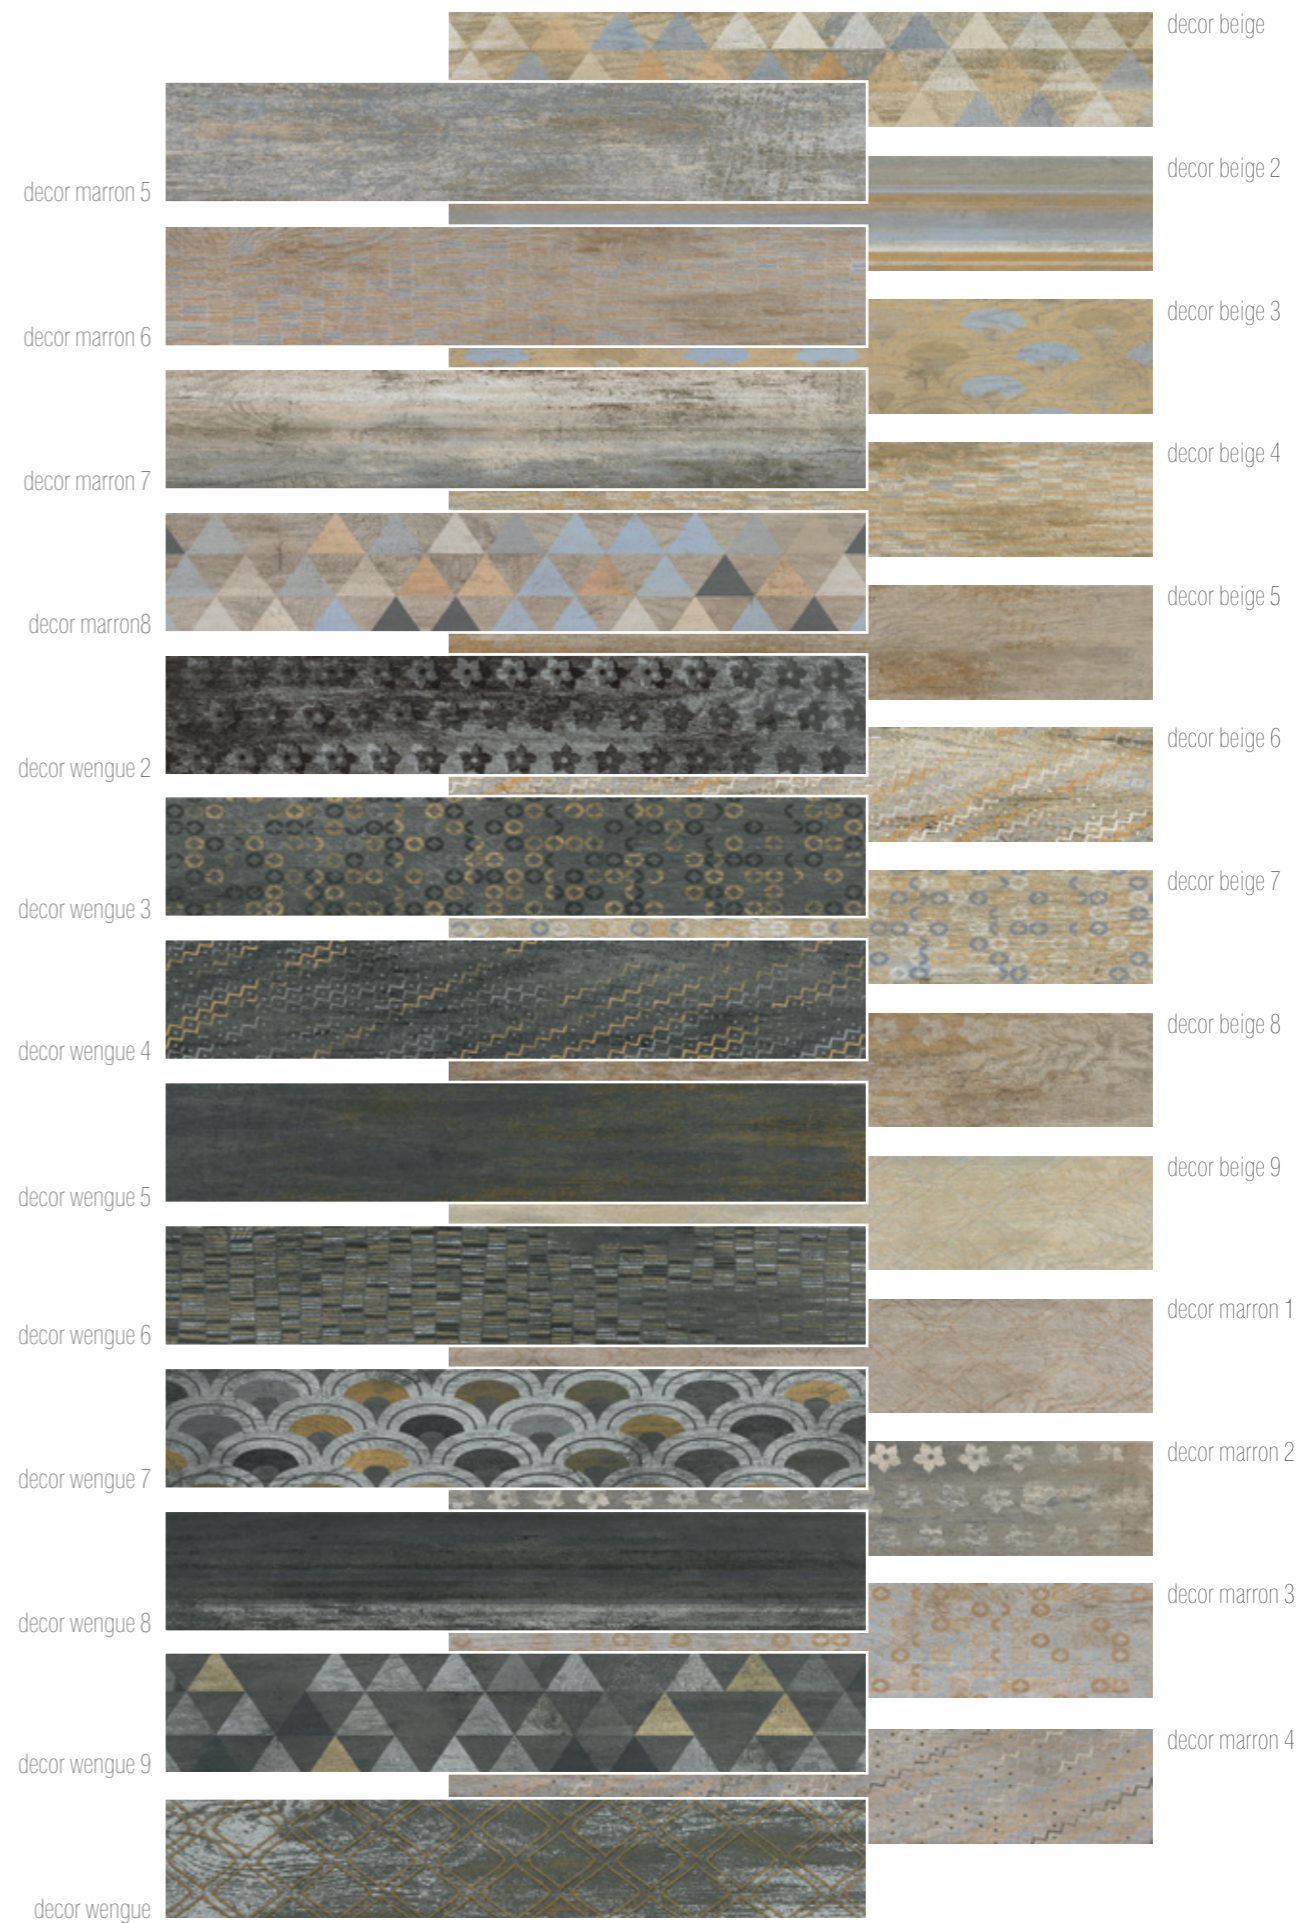

cm	m²	шт	kg	mm	PEI
14,5x89,5	коробка палета	0,91 50,96	7 56	21,21 1200	10,5 III, IV